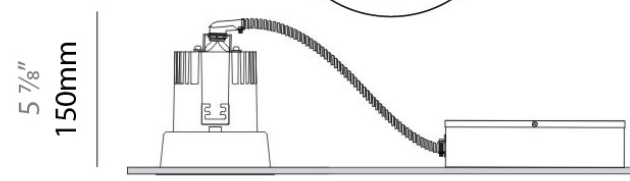

DIXIT RA8 RECESSED

L5600521

PROJECT	
TYPE	
NOTES	
QUANTITY	
DATE	

GENERAL

Series: Dixit
Subseries: Dixit RA8
Brand: Ivela
Division: Architectural
Mounting Type: Recessed
Mounting Location: Ceiling
Subcategory: Downlight

PHYSICAL

Shape: Round
Diameter (mm): 96
Diameter (in): 3 3/4
Height (mm): 110
Height (in): 4 5/16
Min. Recessing Depth (mm): 150
Min. Recessing Depth (in): 5 7/8
Light Distribution: Downlight
Weight (kg): 0.5
Weight (lbs): 1.10
Installation Requirement: Housing Required
Fixture Material: Aluminum

ELECTRICAL

Input Wattage Range: 10 - 19 W
Lamp Type: LED
Total Output Wattage (W): 9.5
Dimming: Tri-Mode (Non-Dimming and Phase Dimming (120Vac only) and 0-10V Dimming)
Driver Included: No
Driver Location: Recessed Housing
Driver Type: Constant Current - Universal
Driver Class: Class 2
Input Voltage (V): 120 - 277
Constant Current (mA): 350

LED

Color Temperature (°K): 3000
Max. Delivered Lumen (lm): 983
Nominal Lumen (lm): 1000
CRI: >80 CRI
Lamp Life (hrs): 50000

OPTICAL

Reflector°: 24

RATINGS AND CERTIFICATIONS

Certified By: Certified for North American Standards
IP rating: IP44