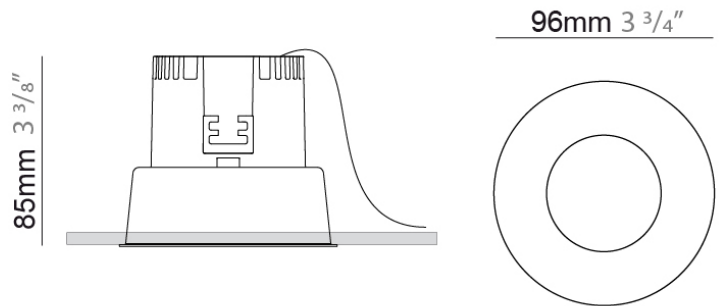

PROJECT
TYPE
NOTES
QUANTITY
DATE

DIXIT RA8 RECESSED

L5600421

GENERAL

Series: Dixit
Subseries: Dixit RA8
Brand: Ivela
Division: Architectural
Mounting Type: Recessed
Mounting Location: Ceiling
Subcategory: Downlight

PHYSICAL

Shape: Round
Diameter (mm): 96
Diameter (in): 3 3/4
Height (mm): 85
Height (in): 3 3/8
Min. Recessing Depth (mm): 125
Min. Recessing Depth (in): 4 15/16
Light Distribution: Direct
Weight (kg): 0.5
Weight (lbs): 1.1
Diffuser: Clear Polycarbonate
Fixture Finish: MWH
Fixture Material: Aluminum Die Cast
Cut-out Measurements: 92mm (3 5/8")

ELECTRICAL

Input Wattage Range: 1 - 9 W
Lamp Type: LED
Total Output Wattage (W): 6.5
Driver Included: No
Driver Location: Recessed Housing
Housing: See components
Constant Current (MA): 250

LED

Color Temperature (°K): 3000
CRI: >80 CRI
Lamp Life (hrs): 50000

OPTICAL

Reflector: 25

RATINGS AND CERTIFICATIONS

IP rating: IP44